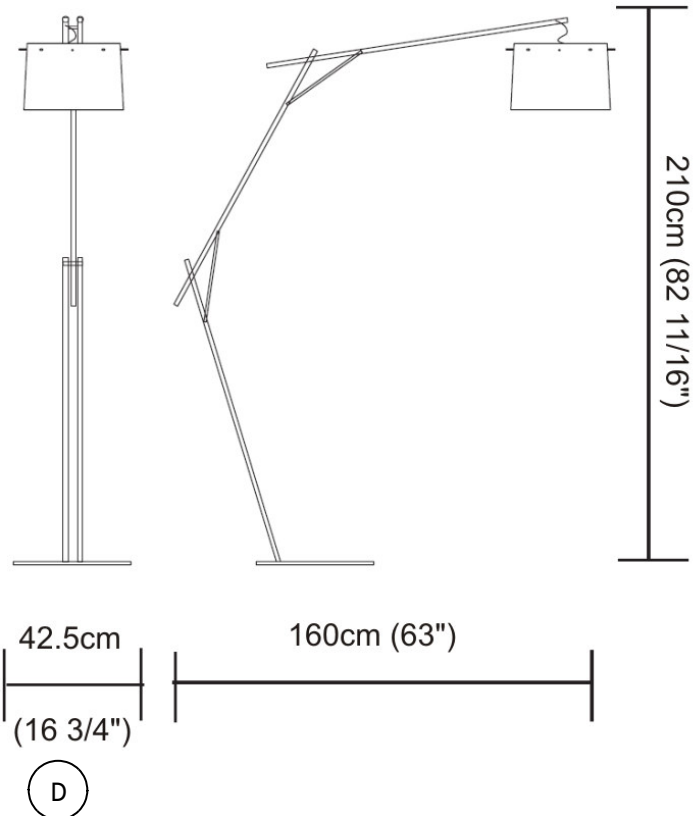

WOODY PORTABLE

D124005

GENERAL

Series: Woody
 Division: Design
 Mounting Type: Portable
 Mounting Location: Floor
 Subcategory: Floor

PHYSICAL

Shape: Abstract
 Length (mm): 425
 Length (in): 16 ³/₄
 Width (mm): 1600
 Width (in): 63
 Height (mm): 2100
 Height (in): 82 ¹¹/₁₆
 Light Distribution: Direct
 Weight (kg): 4.1
 Weight (lbs): 9
 Diffuser: Orange Shade
 Fixture Finish: SSS
 Holder Finish: Wood
 Fixture Material: Polilux™/ Metal holder

ELECTRICAL

Number of Lamps: 1
 Lamp Type: LED Retrofit
 Lamp Shape: A19
 Bulb Included: Bulb Not Included
 Total Output Wattage (W): 18
 Max. Wattage Per Lamp (W): 18
 Lamp Base: E26
 Input Voltage (V): 120
 Lamp Voltage (V): 120
 Upon Request: 277Vac / GU24

LED

OPTICAL

RATINGS AND CERTIFICATIONS

Certified By: CSA Certified to UL and CSA Standards
 IP rating: IP20

WOODY SURFACE

D93030

GENERAL

Series: Woody
 Brand: Milan
 Division: Design
 Mounting Type: Surface
 Mounting Location: Wall
 Subcategory: Ambient

PHYSICAL

Shape: Rectangle
 Length (mm): 254
 Length (in): 10
 Height (mm): 178
 Height (in): 7
 Extension (mm): 127
 Extension (in): 5
 Light Distribution: Direct
 Weight (kg): 1.63
 Weight (lbs): 3.6
 Diffuser: Frosted White Glass
 Fixture Finish: SST
 Fixture Material: Glass / Aluminum