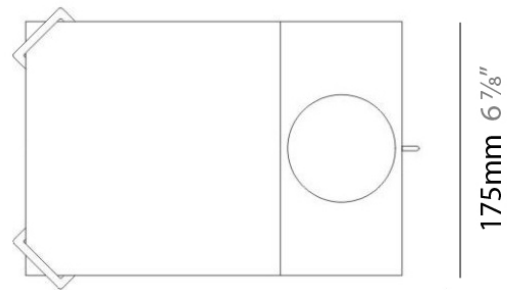

WOODY SURFACE

D93030

GENERAL

Series: Woody
Brand: Milan
Division: Design
Mounting Type: Surface
Mounting Location: Wall
Subcategory: Ambient

PHYSICAL

Shape: Rectangle
Length (mm): 254
Length (in): 10
Height (mm): 178
Height (in): 7
Extension (mm): 127
Extension (in): 5
Light Distribution: Direct
Weight (kg): 1.63
Weight (lbs): 3.6
Diffuser: Frosted White Glass
Fixture Finish: SST
Fixture Material: Glass / Aluminum

ELECTRICAL

Number of Lamps: 2
Lamp Type: LED Retrofit / Halogen
Bulb Included: Bulb Not Included
Total Output Wattage (W): 85
Max. Wattage Per Lamp (W): 35 & 50
Lamp Base: GU10
Input Voltage (V): 120

LED

OPTICAL

RATINGS AND CERTIFICATIONS

Certified By: CSA Certified to UL and CSA Standards
IP rating: IP20

PROJECT	
TYPE	
NOTES	
QUANTITY	
DATE	

260mm 10 1/4"