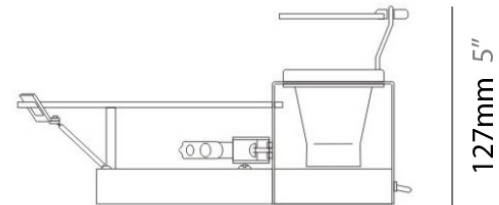

WOODY SURFACE

D93030

GENERAL

Series: Woody
Brand: Milan
Division: Design
Mounting Type: Surface
Mounting Location: Wall
Subcategory: Ambient

PHYSICAL

Shape: Rectangle
Length (mm): 254
Length (in): 10
Height (mm): 178
Height (in): 7
Extension (mm): 127
Extension (in): 5
Light Distribution: Direct
Weight (kg): 1.63
Weight (lbs): 3.6
Diffuser: Frosted White Glass
Fixture Finish: SST
Fixture Material: Glass / Aluminum

ELECTRICAL

Number of Lamps: 2
Lamp Type: LED Retrofit / Halogen
Bulb Included: Bulb Not Included
Total Output Wattage (W): 85
Max. Wattage Per Lamp (W): 35 & 50
Lamp Base: GU10
Input Voltage (V): 120

LED

OPTICAL

RATINGS AND CERTIFICATIONS

Certified By: CSA Certified to UL and CSA Standards
IP rating: IP20

PROJECT	
TYPE	
NOTES	
QUANTITY	
DATE	

260mm 10 1/4"